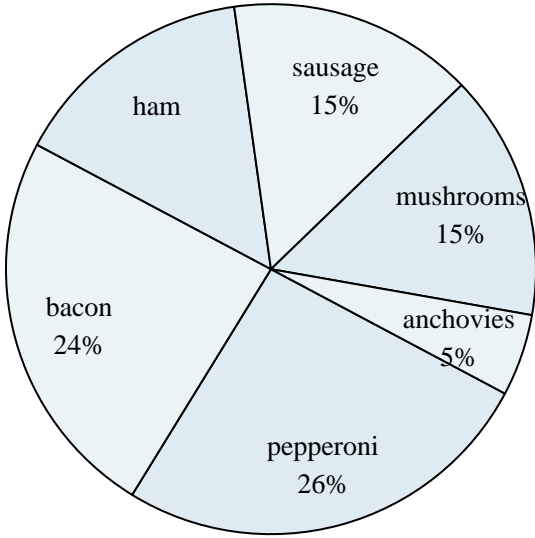

Use the graph to solve.

Favorite Pizza Topping

- 1) What percent of people said ham was their favorite?
- 2) Which topping was the least popular?
- 3) Which two toppings did about half the people like the best?
- 4) What percent of people said either sausage or mushrooms was their favorite?
- 5) Which topping was the most popular?

Favorite Game Character

- 6) Which character was the least popular?
- 7) What percent of people said Pikachu was their favorite?
- 8) Which two characters did about half the people say was their favorite?
- 9) What percent of people said either Samus or Sonic was their favorite?
- 10) Which character was the most popular?

Answers

1. _____
2. _____
3. _____
4. _____
5. _____
6. _____
7. _____
8. _____
9. _____
10. _____

Use the graph to solve.

Favorite Pizza Topping

- 1) What percent of people said ham was their favorite?
- 2) Which topping was the least popular?
- 3) Which two toppings did about half the people like the best?
- 4) What percent of people said either sausage or mushrooms was their favorite?
- 5) Which topping was the most popular?

Answers

1. 15%
2. anchovies
3. pepperoni & bacon
4. 30%
5. pepperoni
6. DK
7. 16%
8. Link & Samus
9. 31%
10. Link