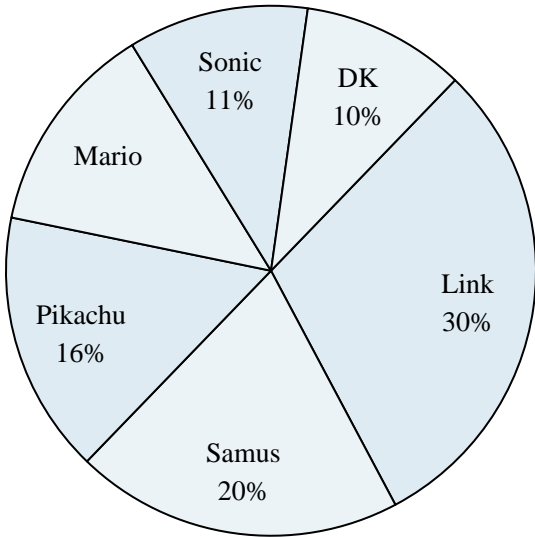

Use the graph to solve.

Favorite Pizza Topping

- 1) What percent of people said ham was their favorite?
- 2) Which topping was the least popular?
- 3) Which two toppings did about half the people like the best?
- 4) What percent of people said either sausage or mushrooms was their favorite?
- 5) Which topping was the most popular?

Favorite Game Character

- 6) Which character was the least popular?
- 7) What percent of people said Pikachu was their favorite?
- 8) Which two characters did about half the people say was their favorite?
- 9) What percent of people said either Samus or Sonic was their favorite?
- 10) Which character was the most popular?

Answers

1. _____
2. _____
3. _____
4. _____
5. _____
6. _____
7. _____
8. _____
9. _____
10. _____

Use the graph to solve.

Favorite Pizza Topping

- 1) What percent of people said ham was their favorite?
- 2) Which topping was the least popular?
- 3) Which two toppings did about half the people like the best?
- 4) What percent of people said either sausage or mushrooms was their favorite?
- 5) Which topping was the most popular?

Answers

1. 15%
2. anchovies
3. pepperoni & bacon
4. 30%
5. pepperoni
6. DK
7. 16%
8. Link & Samus
9. 31%
10. Link