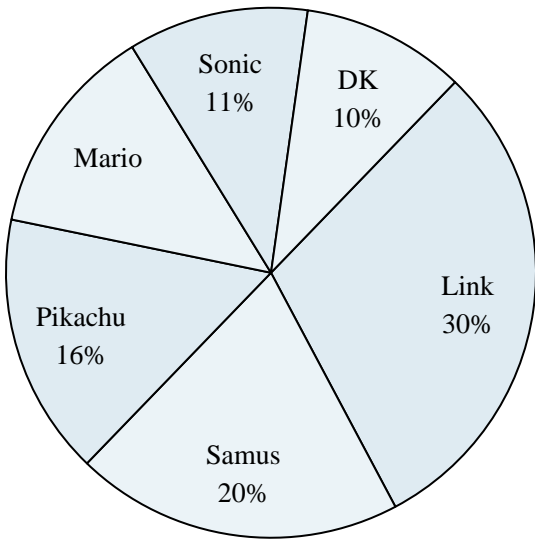

Answers

1. _____
2. _____
3. _____
4. _____
5. _____
6. _____
7. _____
8. _____
9. _____
10. _____

Use the graph to solve.

Favorite Pizza Topping

- 1) What percent of people said ham was their favorite?
- 2) Which topping was the least popular?
- 3) Which two toppings did about half the people like the best?
- 4) What percent of people said either sausage or mushrooms was their favorite?
- 5) Which topping was the most popular?

Favorite Game Character

- 6) Which character was the least popular?
- 7) What percent of people said Pikachu was their favorite?
- 8) Which two characters did about half the people say was their favorite?
- 9) What percent of people said either Samus or Sonic was their favorite?
- 10) Which character was the most popular?